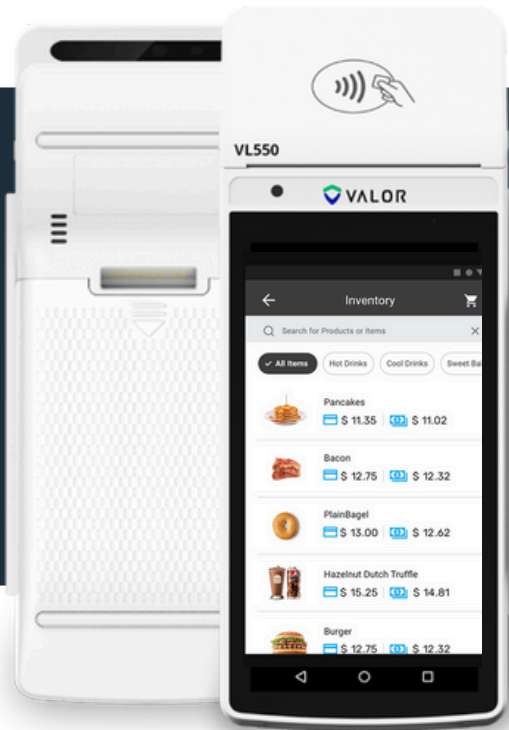

MAGNIFY PAYMENTS

Simplify your payments. MAGNIFY your profits.

VL550 The **Advanced** **Portable** Solution

Engineered for businesses that demand efficiency, reliability, and advanced technology, the VL550 offers a suite of features designed to meet fast-paced businesses. It can significantly enhance your operations and streamline the customer experience

Menu & inventory management - Visualize menu and inventory to streamline operations and maintain accurate stock levels.

5.5" Touchscreen

Wifi, Bluetooth,
& 4G connectivity

Long Lasting
Battery

Built-in Printer